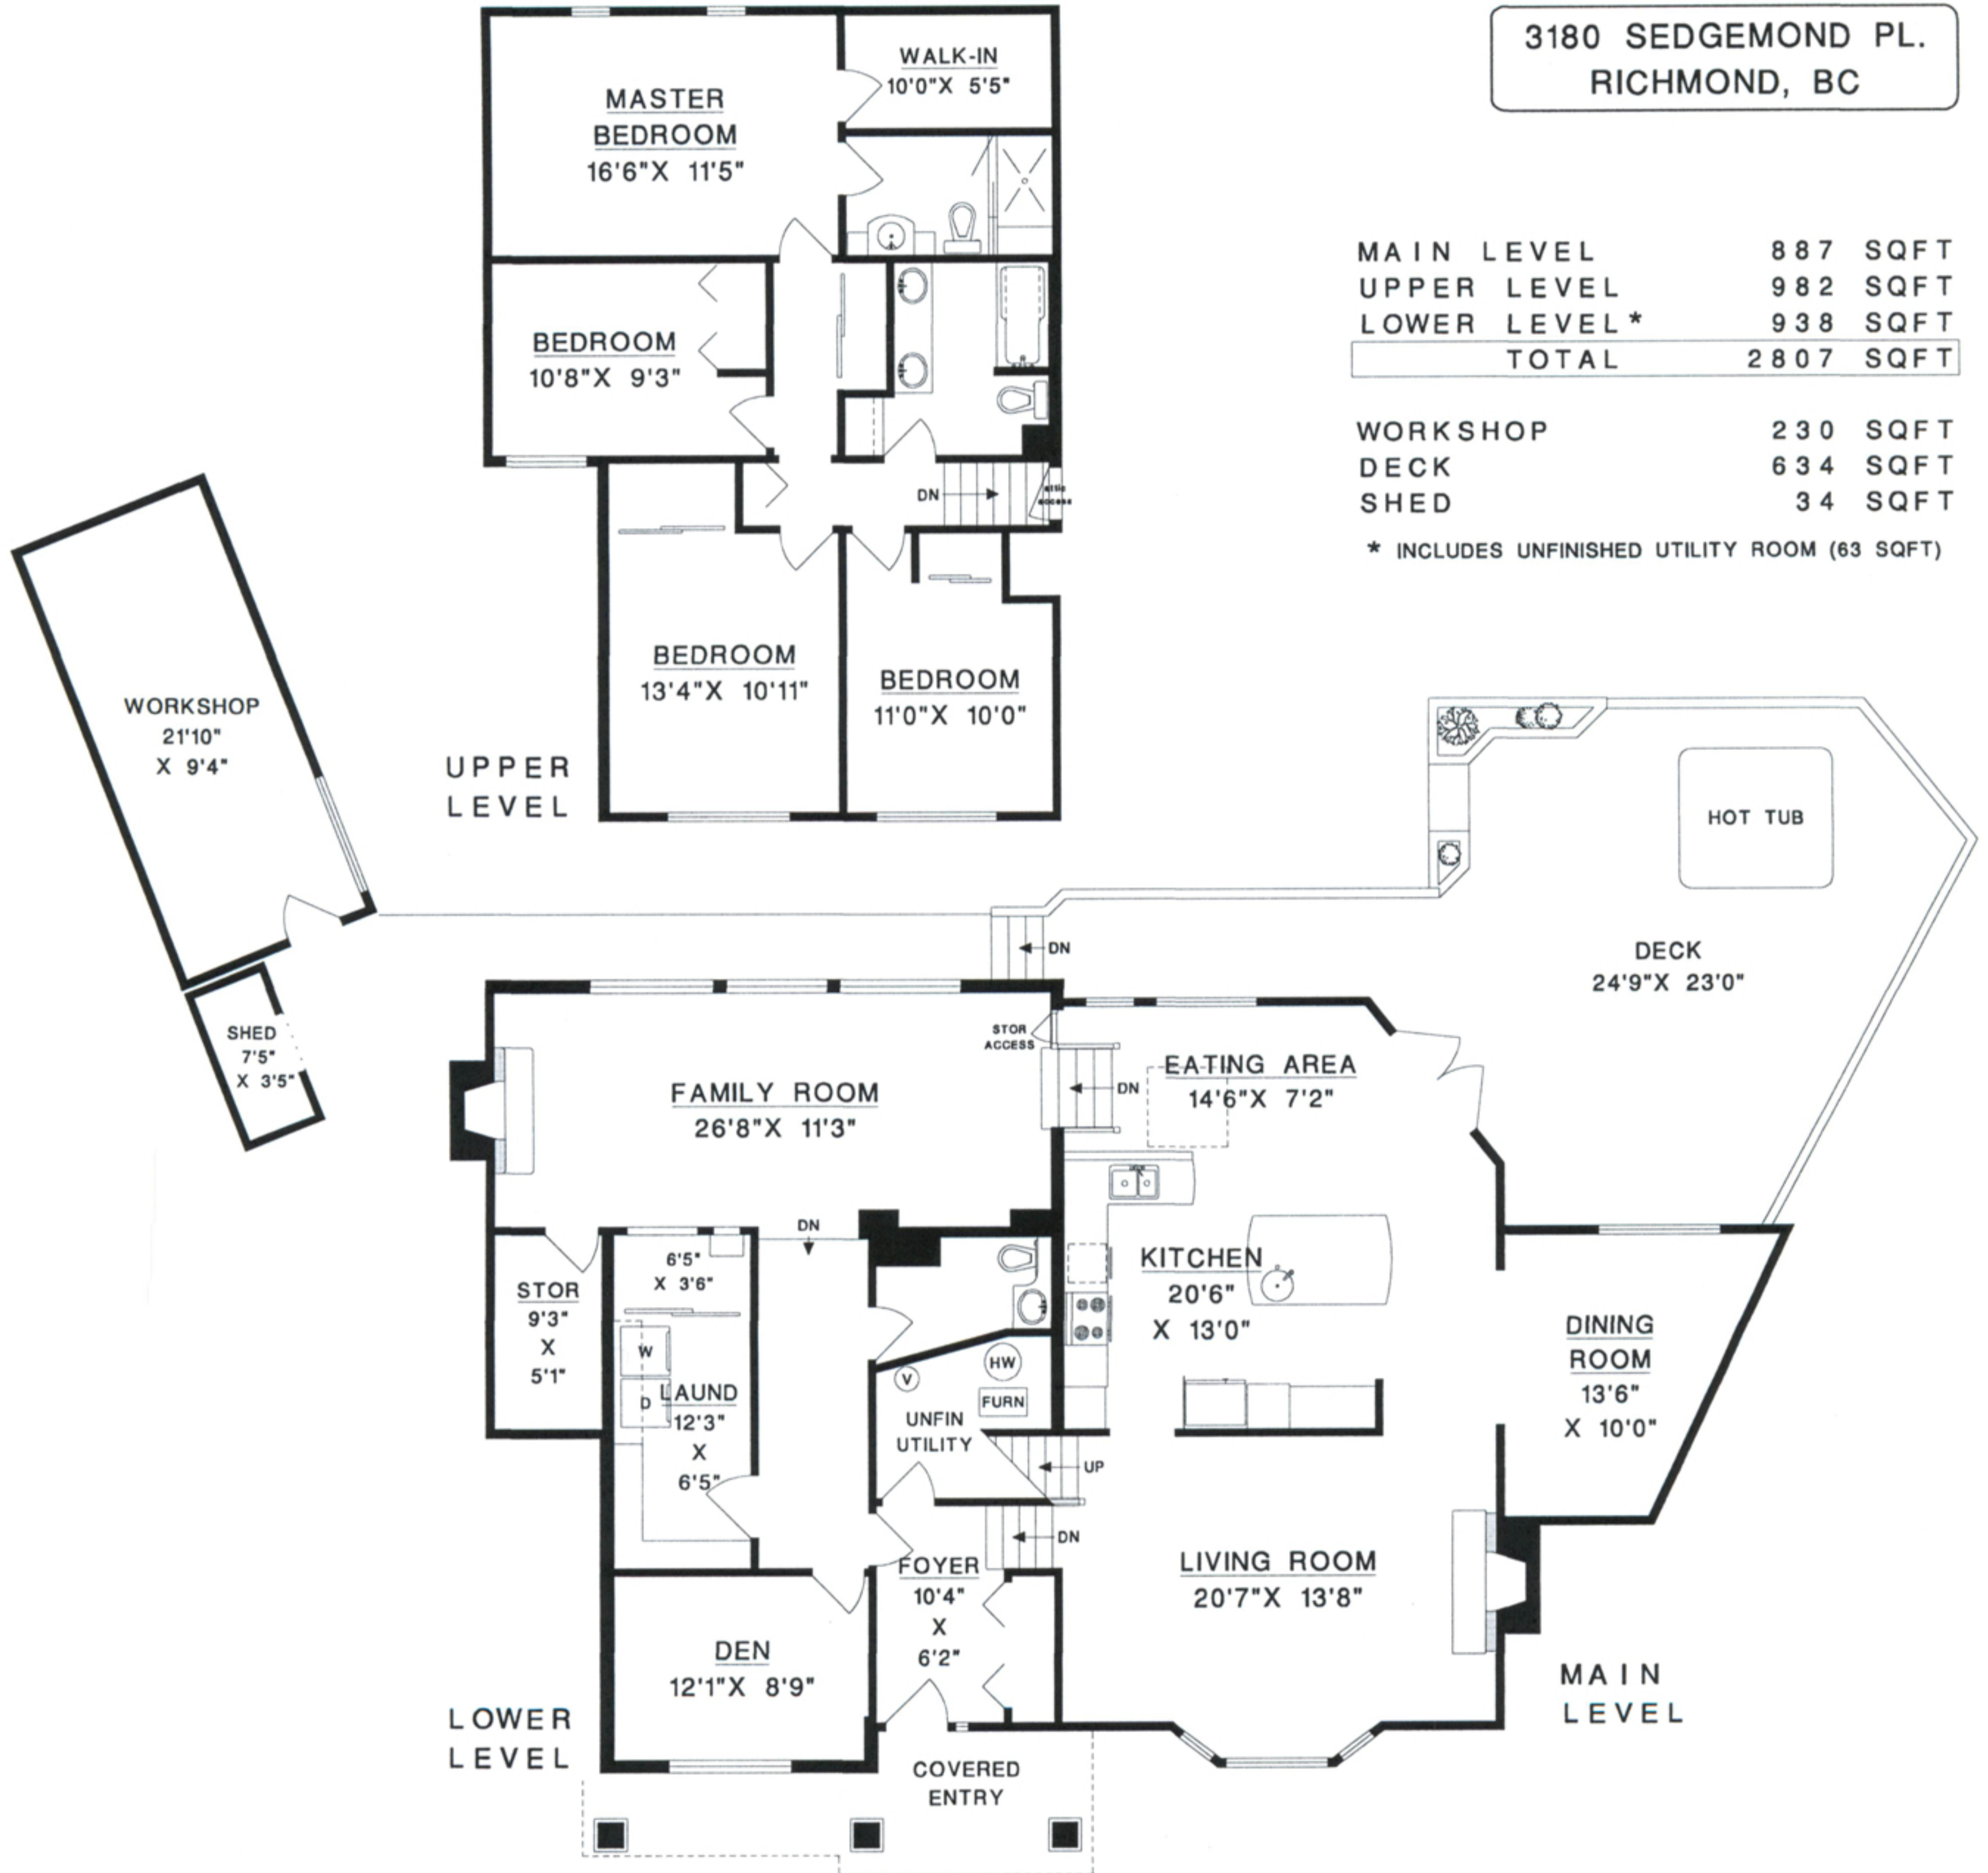

RE/MAX
CREST REALTY
(WESTSIDE)

JAY BANKS

604.240.9700

DIRECT

www.jaybanks.ca

3180 SEDGEMOND PL.
RICHMOND, BC

MAIN LEVEL	887	SQFT
UPPER LEVEL	982	SQFT
LOWER LEVEL*	938	SQFT
TOTAL	2807	SQFT

WORKSHOP	230	SQFT
DECK	634	SQFT
SHED	34	SQFT

* INCLUDES UNFINISHED UTILITY ROOM (63 SQFT)

MEASURE MASTERS
RICHMOND/DELTA
(604) 948-1888
3180 SEDG S142 OCT 23/10